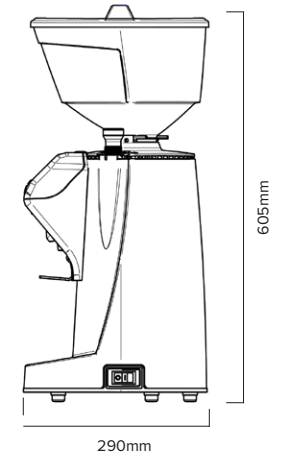

## KEY STATISTICS

**Power:** 575    **Grind burr size (mm):** 75

**Grind burr material:** Stainless steel

**Recommended capacity per day:** 5kg

**Recommended capacity per hour:** 1.8kg

**Product Code:** 10076

SPECIFICATIONS

Burr size (mm)	75
Burr material	Stainless Steel
Grinding capacity per day	5kg
Grinding capacity per hour	1.8kg
Power (watts)	575
Power requirements	1 x 230Vac 13A standard 3-pin socket
Breaker	B
Weight (kg)	15
Dimensions w x d x h (mm)	215 x 290 x 605