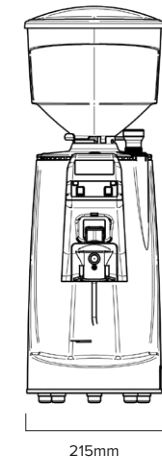

## KEY STATISTICS

**Power:** 575    **Grind burr size (mm):** 75

**Grind burr material:** Stainless steel

**Recommended capacity per day:** 5kg

**Recommended capacity per hour:** 1.8kg

**Product Code:** 10076

SPECIFICATIONS

Burr size (mm)	75
Burr material	Stainless Steel
Grinding capacity per day	5kg
Grinding capacity per hour	1.8kg
Power (watts)	575
Power requirements	1 x 230Vac 13A standard 3-pin socket
Breaker	B
Weight (kg)	15
Dimensions w x d x h (mm)	215 x 290 x 605