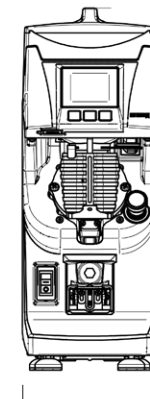

## KEY STATISTICS

**Power:** 300    **Grind burr size (mm):** 85

**Grind burr material:** Titanium coated

**Recommended capacity per day:** 12kg

**Recommended capacity per hour:** 8kg

**Product Code:** 10086

## SPECIFICATIONS

Burr size (mm)	85
Burr material	Titanium steel
Grinding capacity per day	12kg
Grinding capacity per hour	8kg
Power (watts)	300 or 550 (variable & fixed versions)
Power requirements	1 x 230Vac 13A standard 3-pin socket
Breaker	B
Weight (kg)	22.5
Dimensions w x d x h (mm)	202 x 416 x 518

416mm

202mm