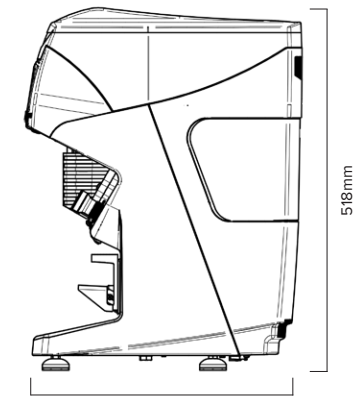

## KEY STATISTICS

**Power:** 300    **Grind burr size (mm):** 85

**Grind burr material:** Titanium coated

**Recommended capacity per day:** 12kg

**Recommended capacity per hour:** 8kg

**Product Code:** 10086

## SPECIFICATIONS

Burr size (mm)	85
Burr material	Titanium steel
Grinding capacity per day	12kg
Grinding capacity per hour	8kg
Power (watts)	300 or 550 (variable & fixed versions)
Power requirements	1 x 230Vac 13A standard 3-pin socket
Breaker	B
Weight (kg)	22.5
Dimensions w x d x h (mm)	202 x 416 x 518

416mm

202mm